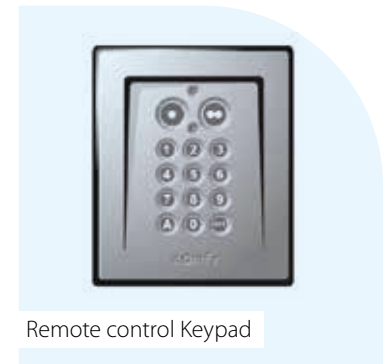

Low Level External Override

Remote control Keypad