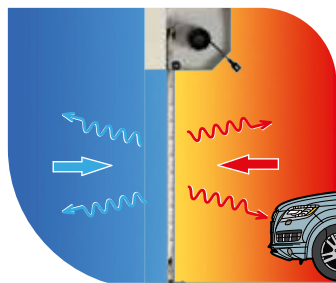

High grade, insulated materials are used to ensure a durable garage door, to protect against the elements.

As the weather gets colder and the nights draw in earlier, light and warmth become more important when using your garage.

The SeceuroGlide range helps retain heat within the garage.

In partnership with the Weather Defender

The optional SeceuroSeal helps reduce further water ingress, keeping the garage dry and clean from outside debris – even in the worst British weather. Fitted on the ground underneath the door, SeceuroSeal is ideal for garages with uneven floors or those that lie at the bottom of a sloping driveway.

When you think about it, your garage is an extension of your home, and it should not be treated much differently from any other room, particularly if the garage is attached to your property. The garage door is often seen as a weak link in the thermal envelope on any home, so choosing an insulated garage door will help to prevent the cold outside air from penetrating into your garage and surrounding living spaces.

Insulation

The CFC-free, foam-filled aluminium slats used in SeceuroGlide garage doors maximise the energy performance of the door, helping to retain heat within the garage and closing off the cold from outside. Insulated slats also boast noise-reducing properties – perfect if your garage is used as a hobby room or workshop. A typical U-value for the slat profiles used on an insulated roller garage door is $5.2 \text{ W / m}^2\text{K}$.

Home Automation

Enjoy a smarter way of living with SeceuroGlide and the Somfy TaHoma home automation system. Easily control your garage and your lighting at the touch of a button. Ideal for quick, safe access on dark evenings.